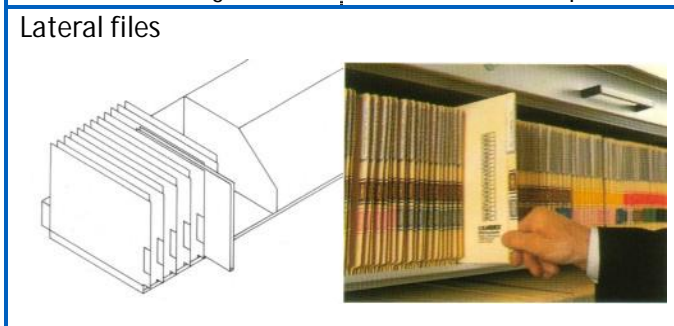

Specifications and Applications

KARDEX Lektriever is available in height ranges from 2250mm up to ~3600mm and in three different carrier widths of 2200mm, 2547mm and 2909mm. The following tables shows metrics for the widest carousel with carriers at 2909mmW mounted on either 11" or 14" vertical pitches.

Lateral Files: 11" PITCH	
Usable carrier height	247 mm
Carrier width	2,909 mm
Carrier depth	410 or 380 mm
Carrier payload	100 kg
Media Station width	3269 mm
Media Station depth	1155 mm
Media Station height	Lookup table

Example Office Layout