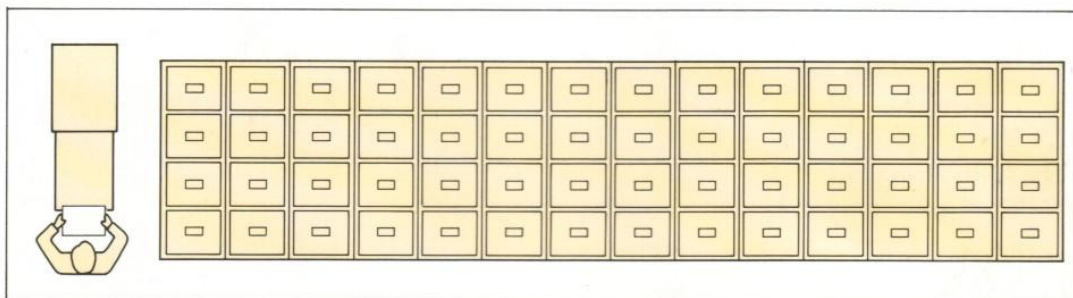

# KARDEX Lektriever

*Media Station / Records Management*

Document storage and records management system offers up to 100% greater capacity over traditional filing cabinets in the same footprint

KARDEX Lektrievers save space, improve productivity, address your OH&S issues and blend into the most stylish office décor.

## Competitive Advantage

Progressive businesses demand that both electronic and hard copy documents are stored, located or retrieved at a moment's notice. A Kardex Lektriever will bridge the gap by facilitating hard copy document storage and retrieval at the touch of a button.

## Space Saving Comparison

KARDEX Lektriever can provide 100% more storage capacity than four drawer filing cabinets in the same footprint. Lektrievers are available up to 3.65m high. A 14 carrier Lektriever at 2.5mH provides more than 40 lineal metres of storage and the equivalent to 16+ four drawer filing cabinets, or 33 shelves in your standard 1200w Compactus.